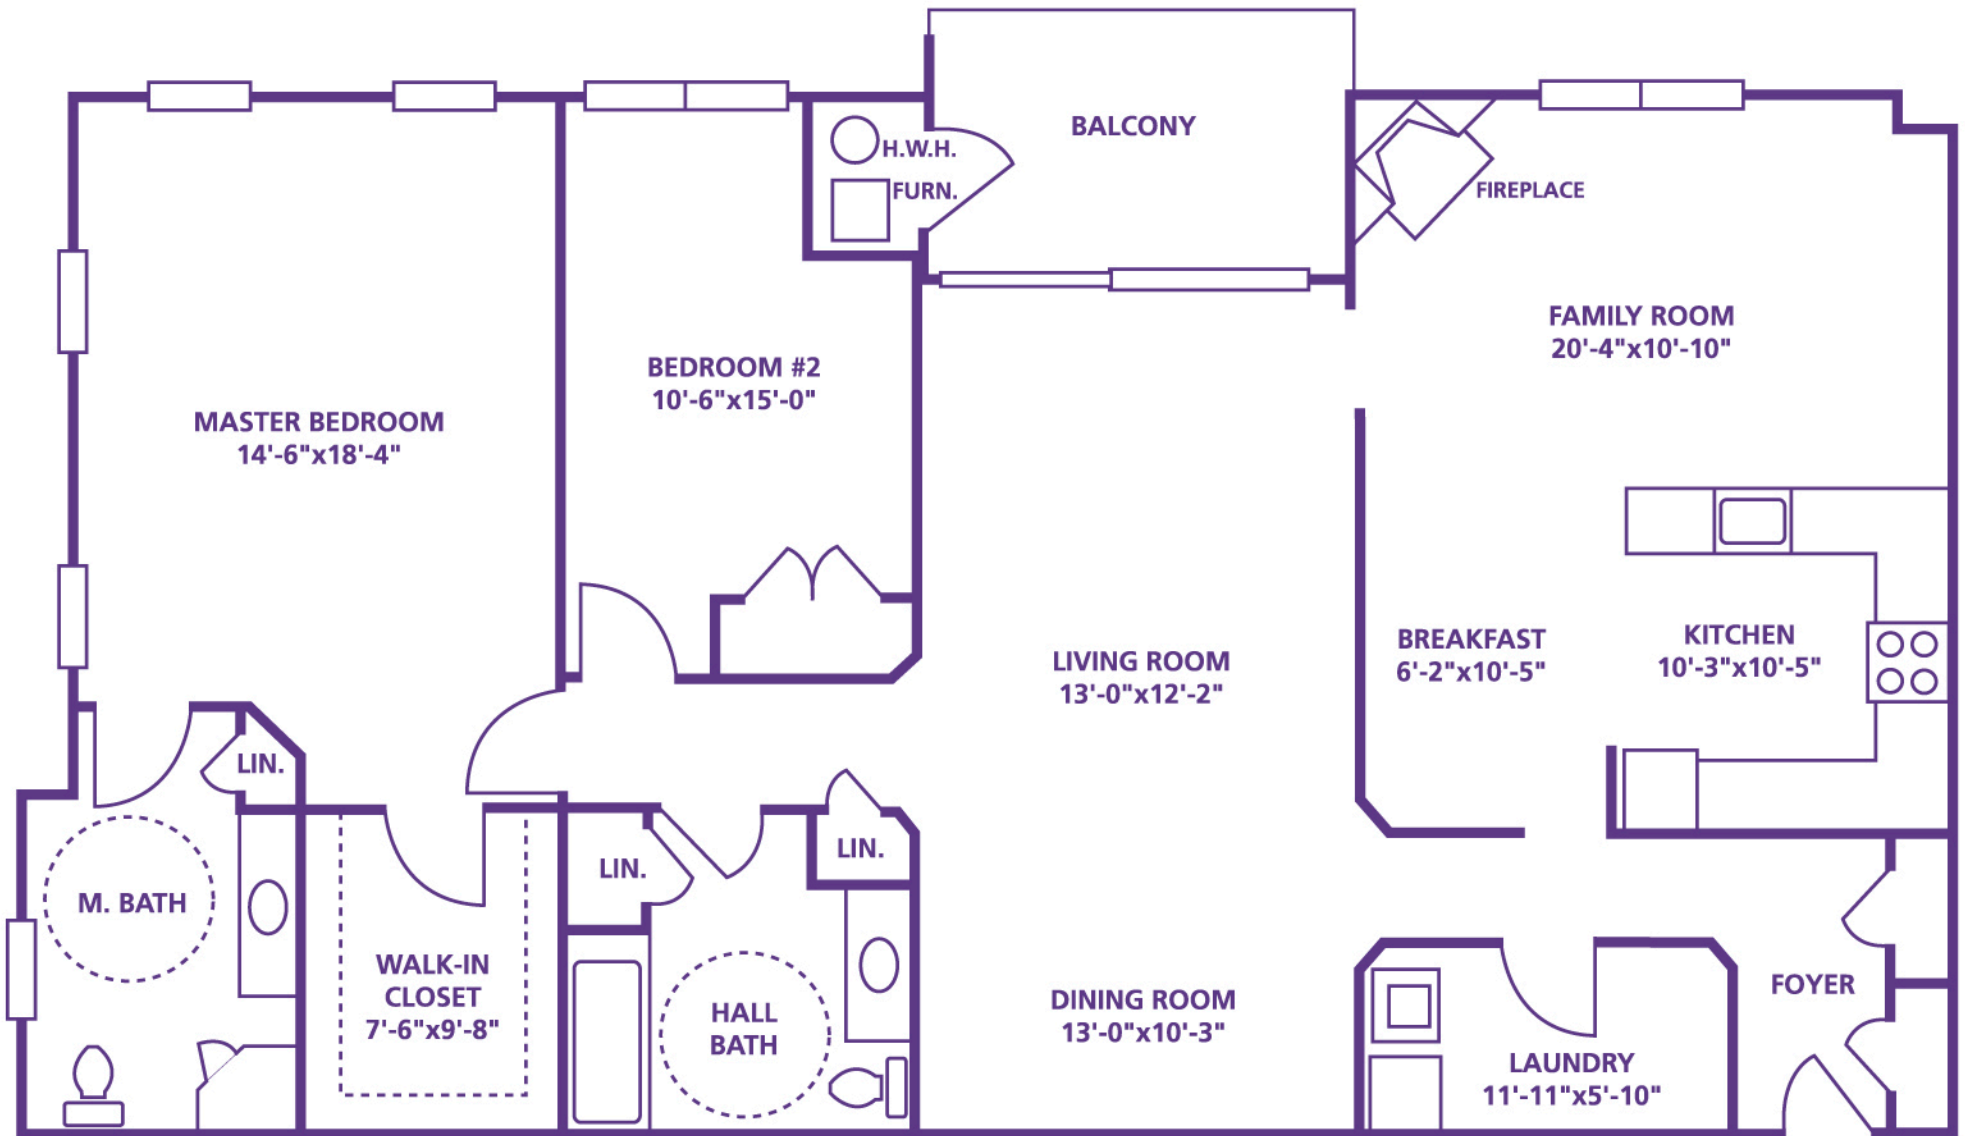

# BRAXTON - Two Bedroom, Two Bathroom 1904 sq. ft.

THE RESIDENCES AT  
**BROOKSIDE  
COMMONS**

Details and Dimensions on these floorplans are approximate