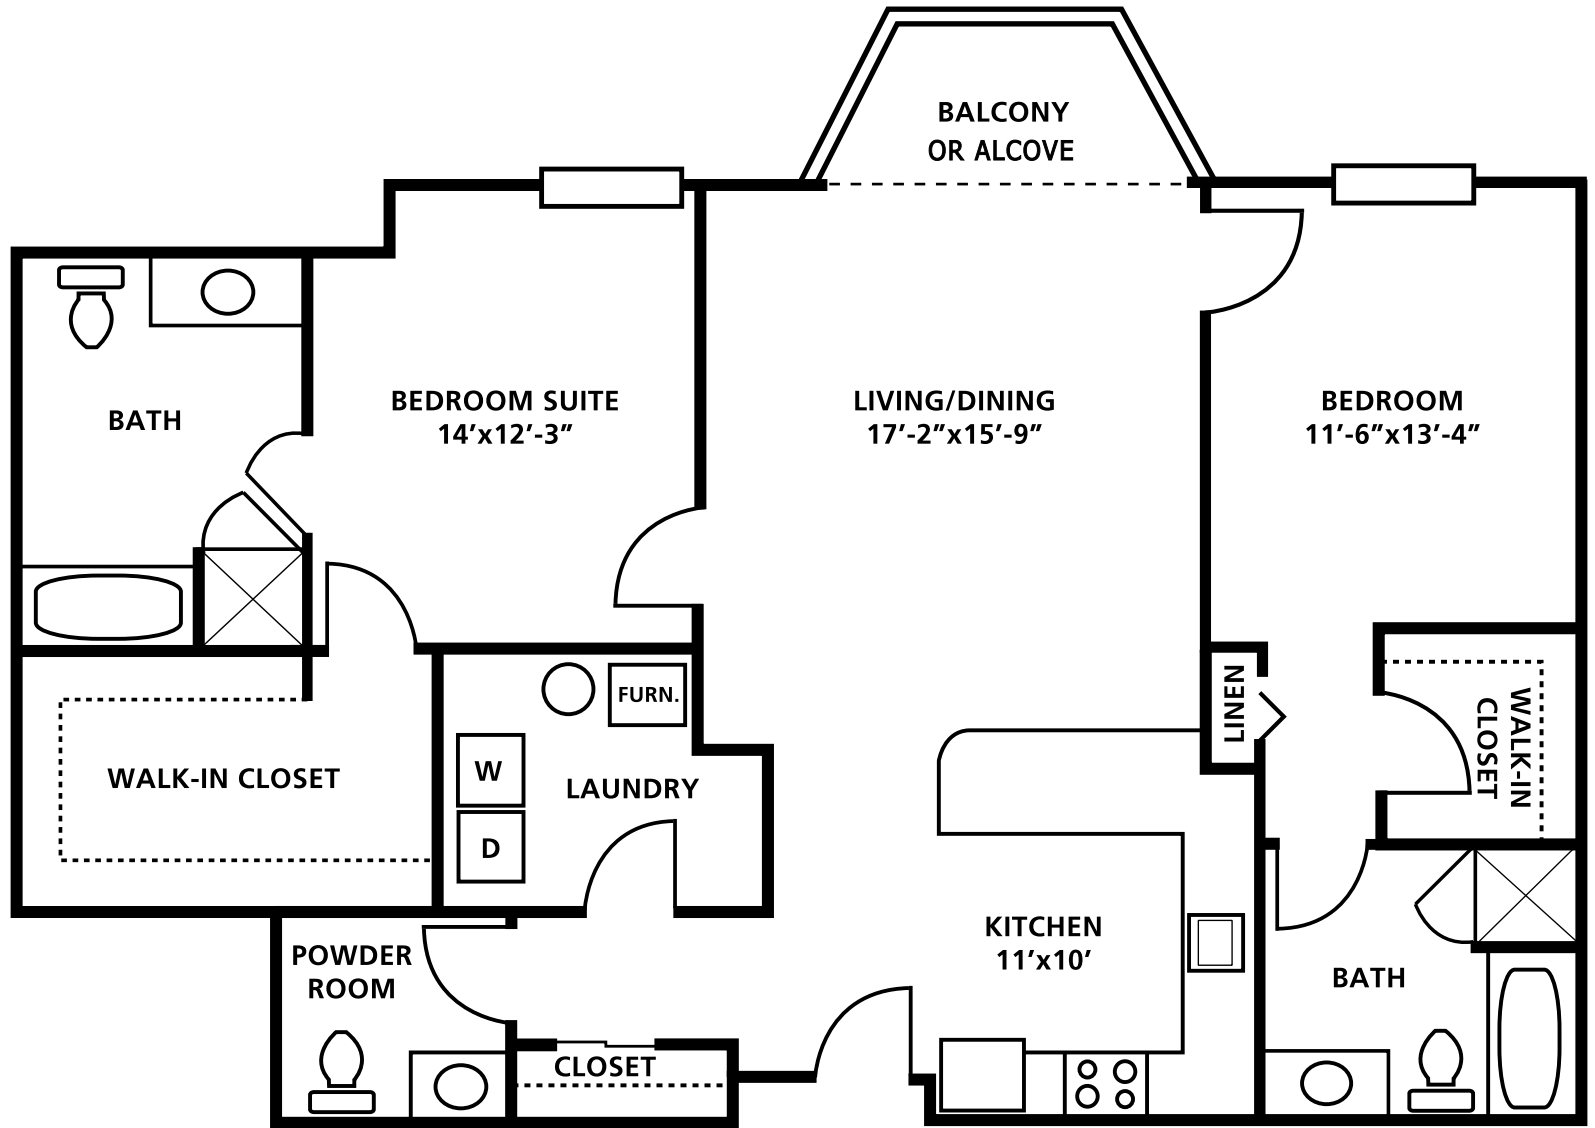

The Gershwin

1,372-1,420 sq. ft.

www.thesymphonycenter.com

Symphony
CENTER

*all dimensions are approximate