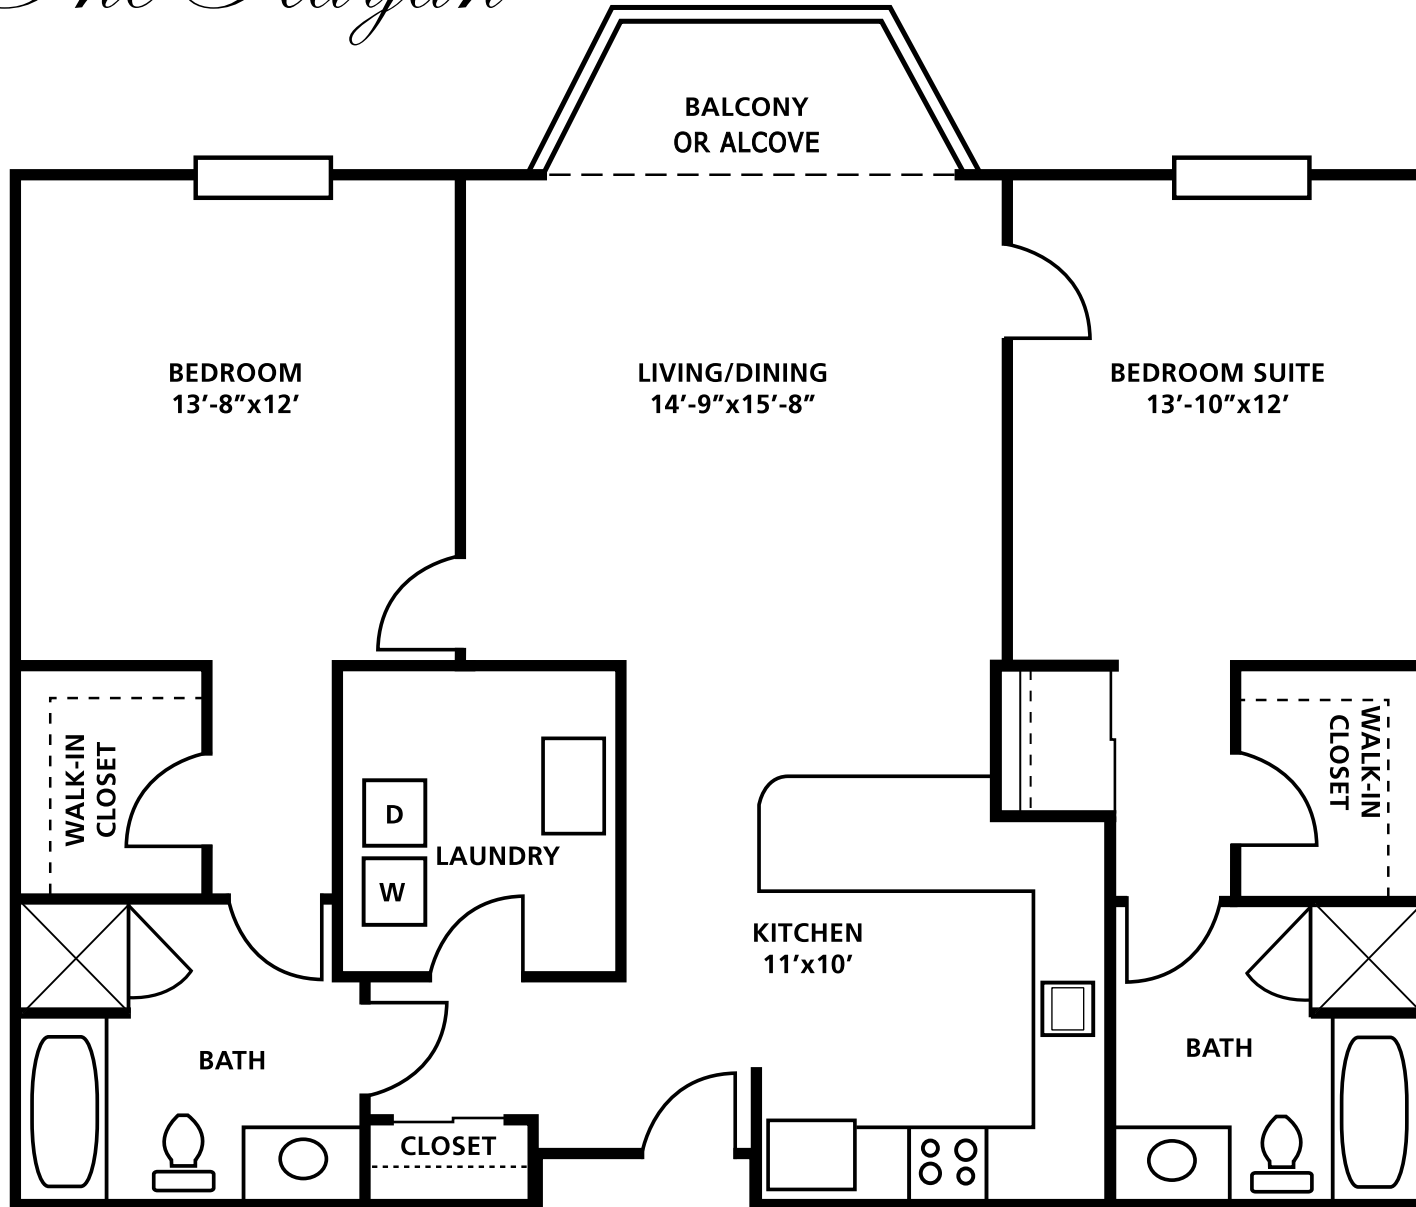

The Haydn

1,220-1,268 sq. ft.

www.thesymphonycenter.com

Symphony
CENTER

*all dimensions are approximate