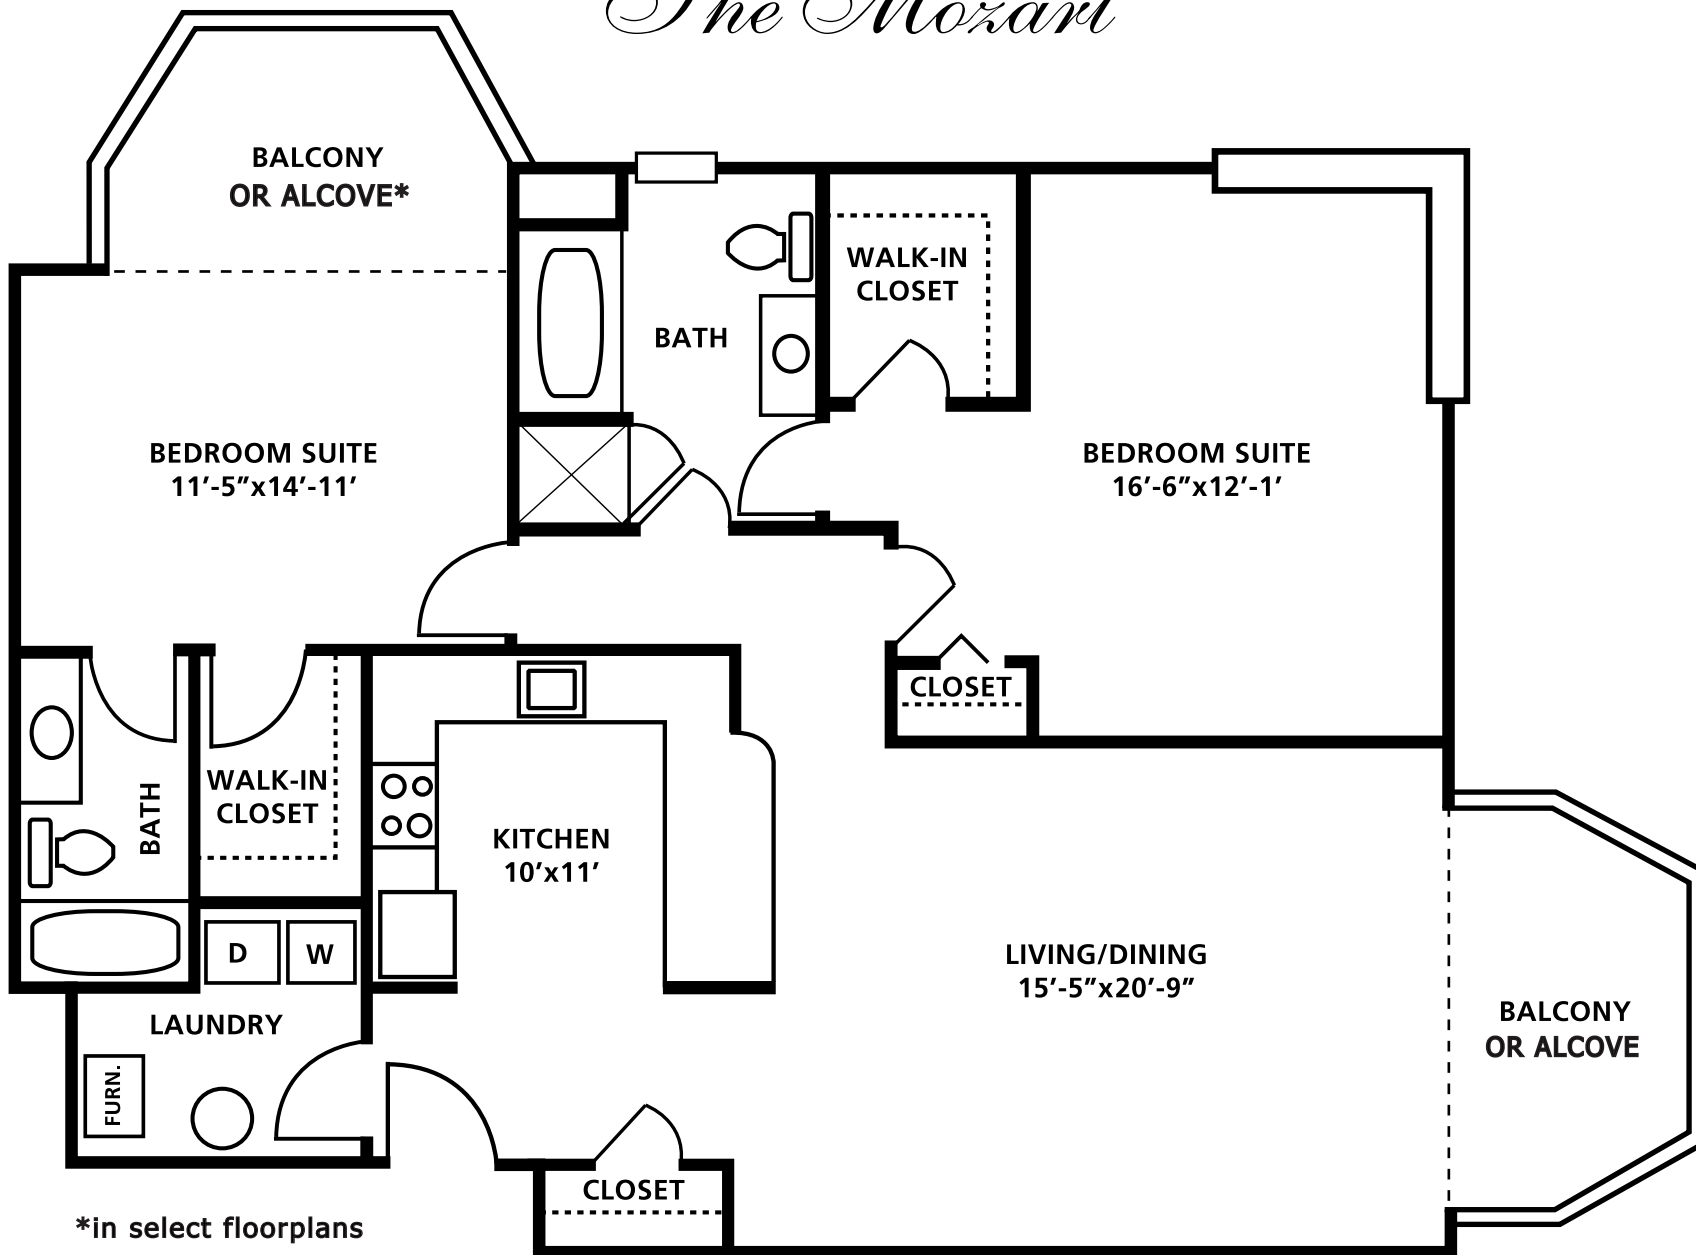

The Mozart

1,387-1,537 sq. ft.

www.thesymphonycenter.com

Symphony
CENTER

*all dimensions are approximate