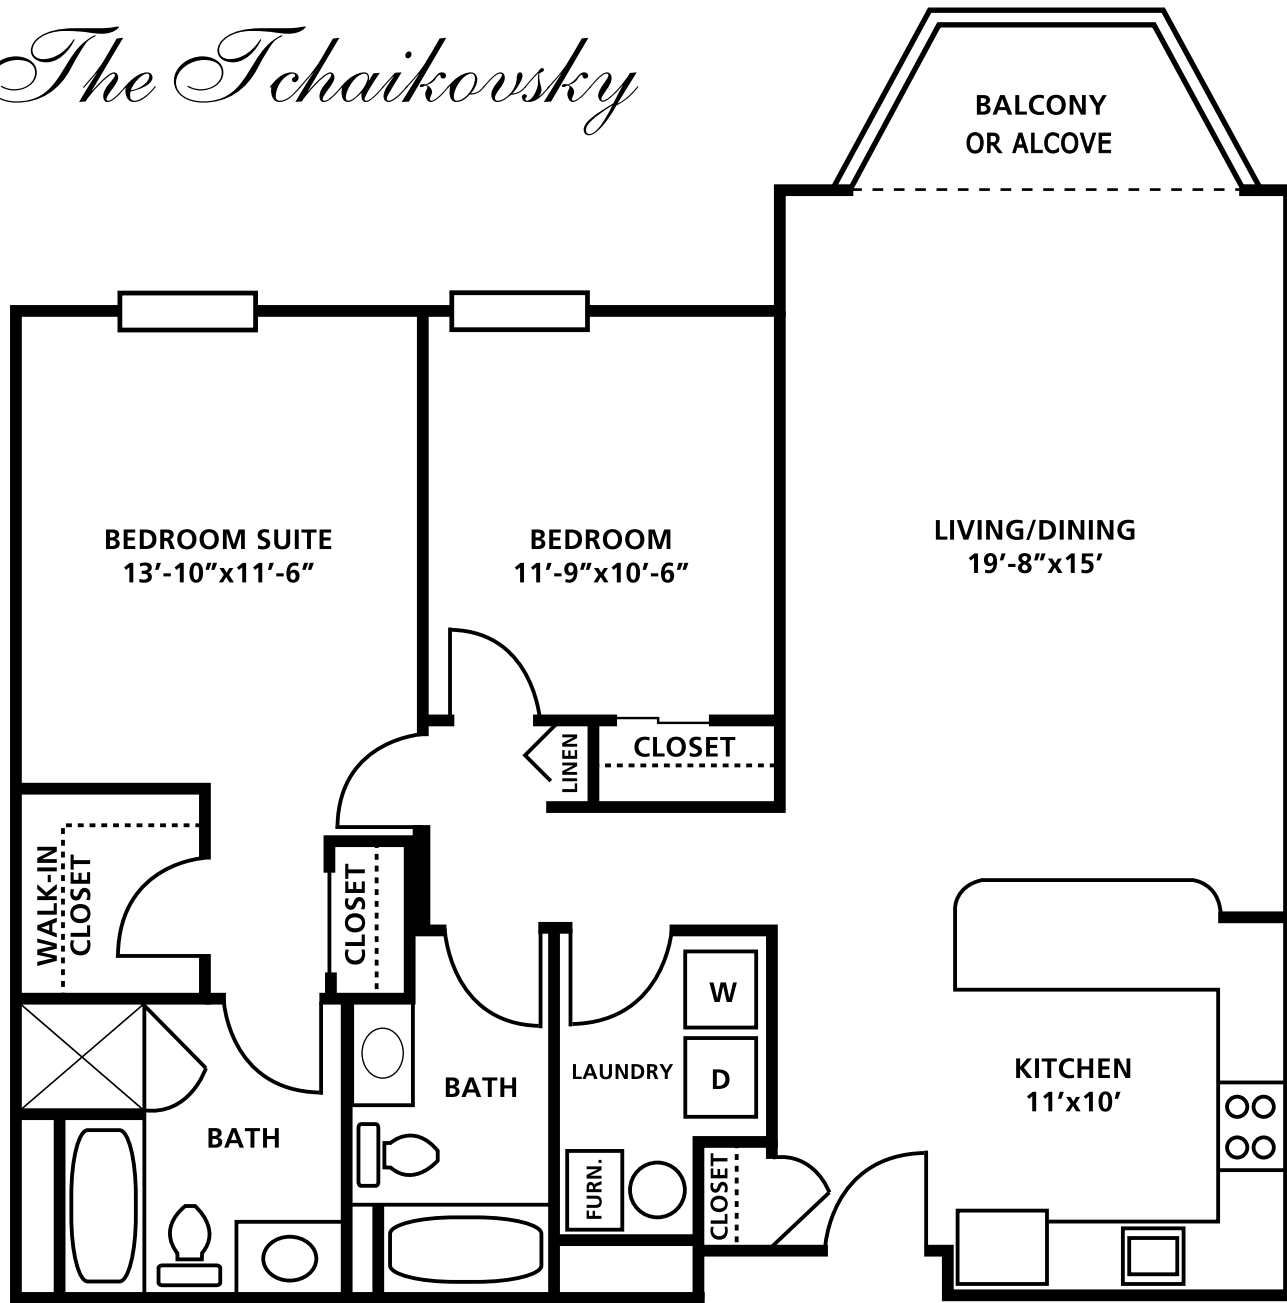

The Tchaikovsky

1,163-1,322 sq.ft.

www.thesymphonycenter.com

Symphony
CENTER

*all dimensions are approximate